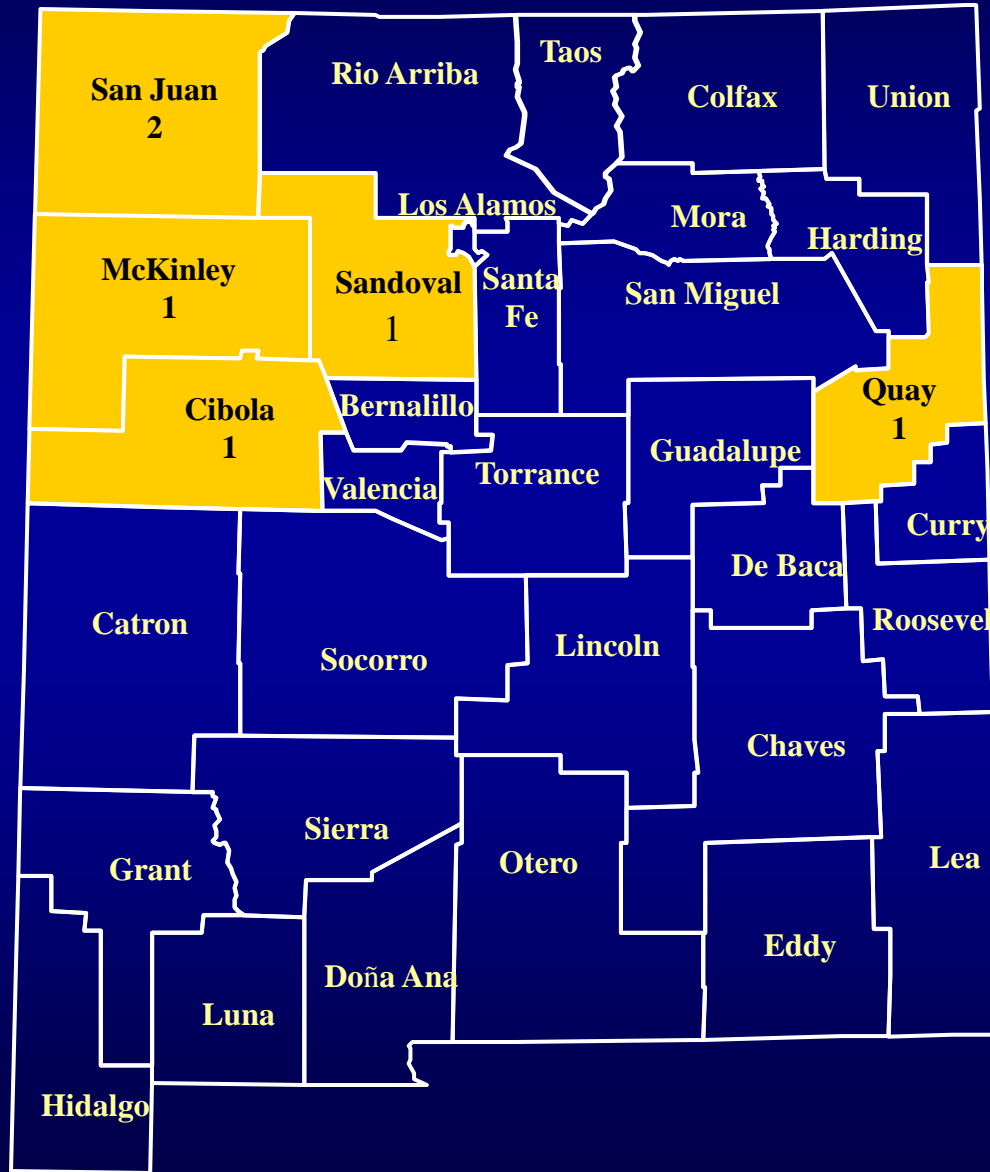

Hantavirus Pulmonary Syndrome Cases in New Mexico by County, 2024

Total = 6