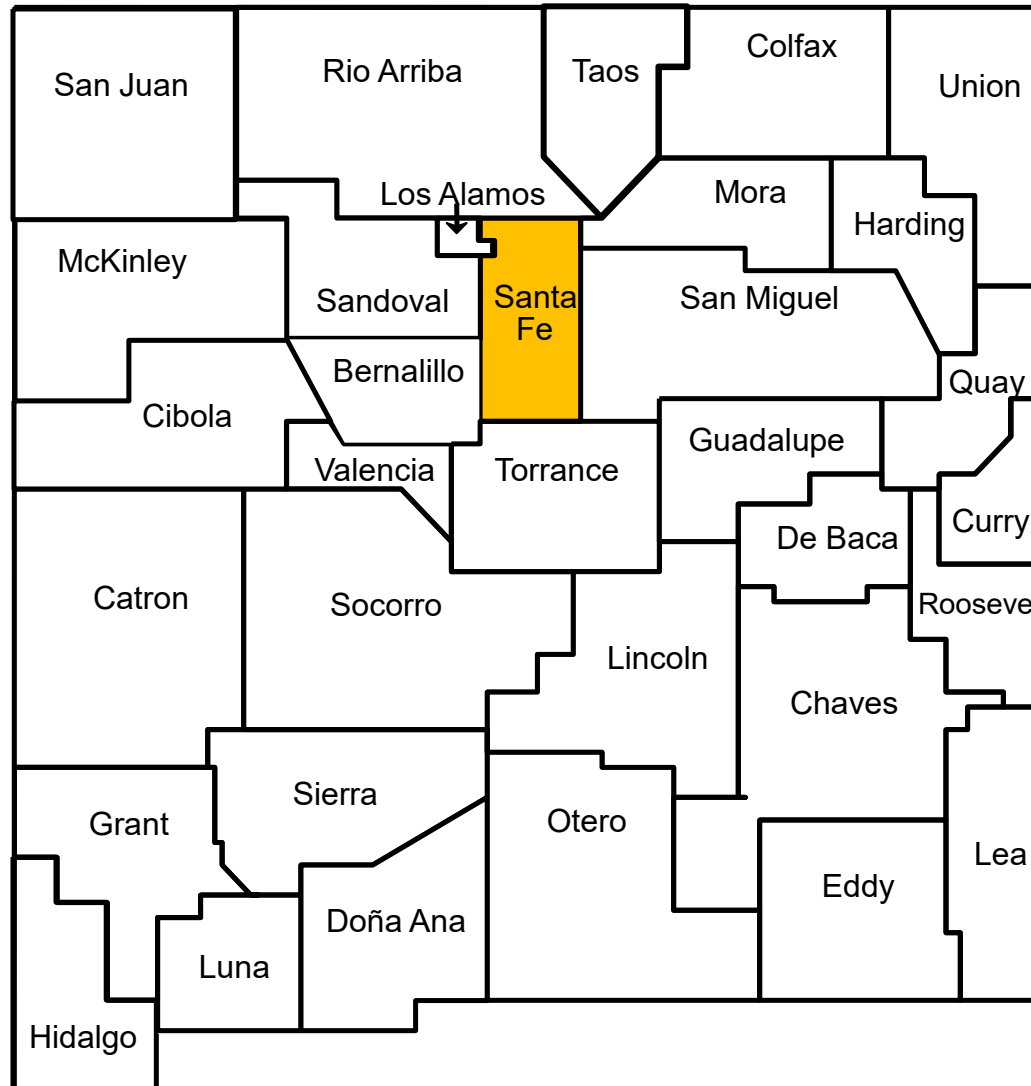

Human Plague in New Mexico, 2026

Total = 1

As of June 11, 2026