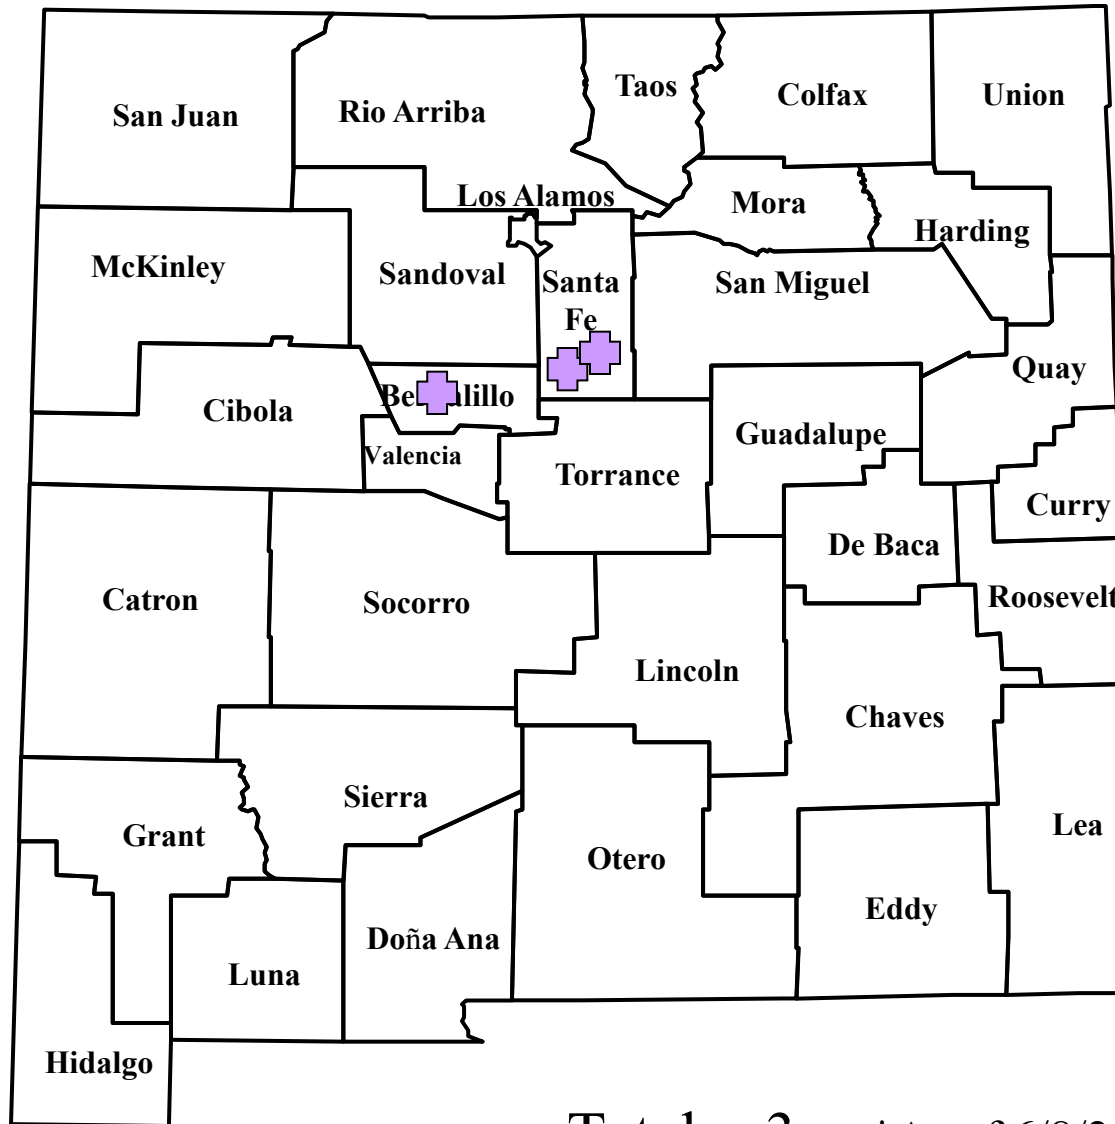

Domestic Animal Plague in New Mexico, 2026*

◆ Cat case (confirmed)
N = 0

✚ Dog case (confirmed)
N = 3

Total = 3 *As of 6/8/2026

Wild Animal Plague in New Mexico, 2026*

◆ Positive Mammal
N = 0

⊕ Positive Fleas
N = 0