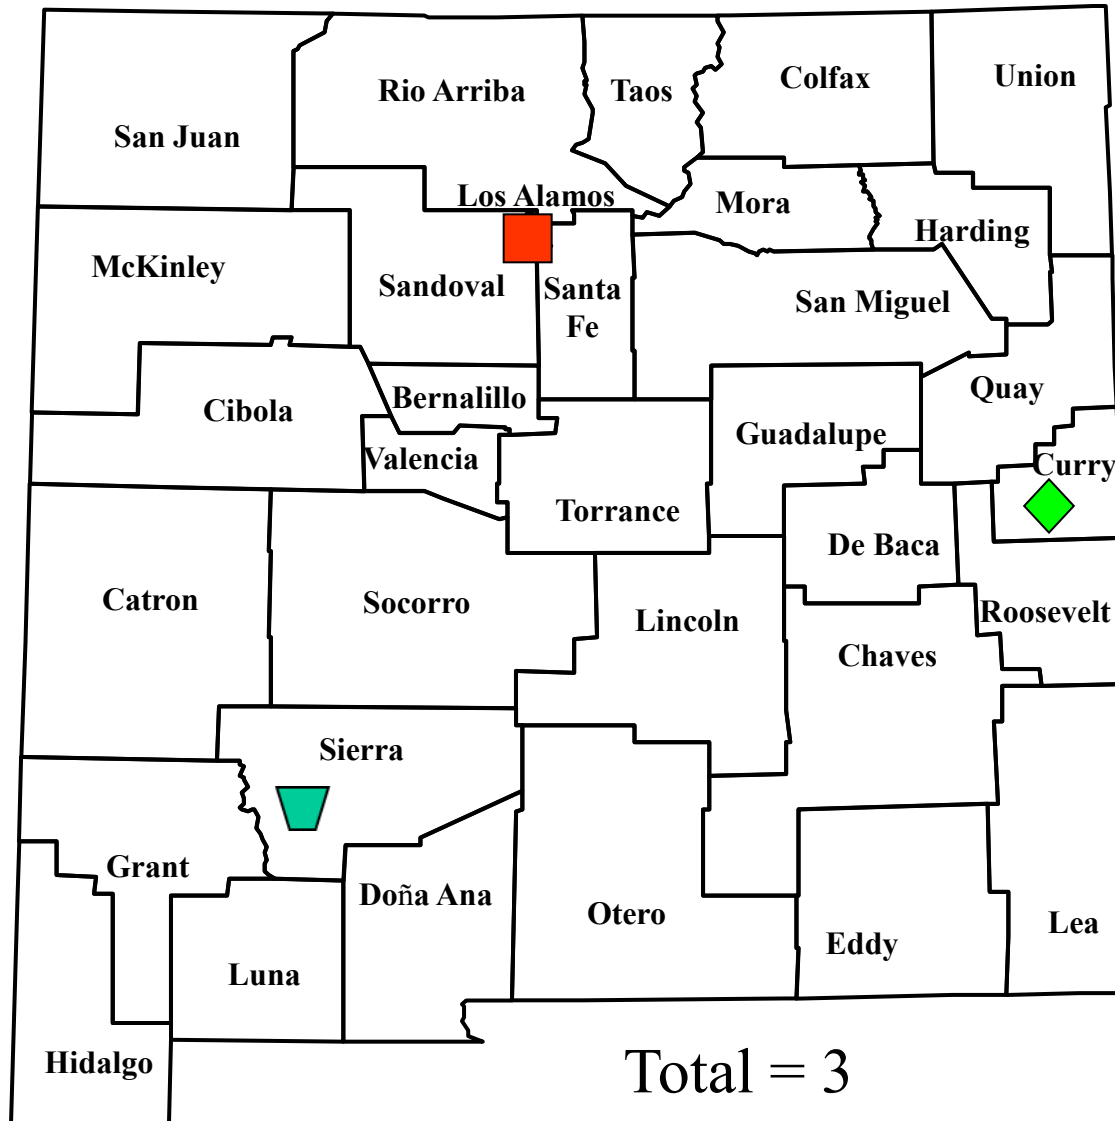

Animal Rabies by County, New Mexico, 2026*

Total = 3

* As of 4/21/2026